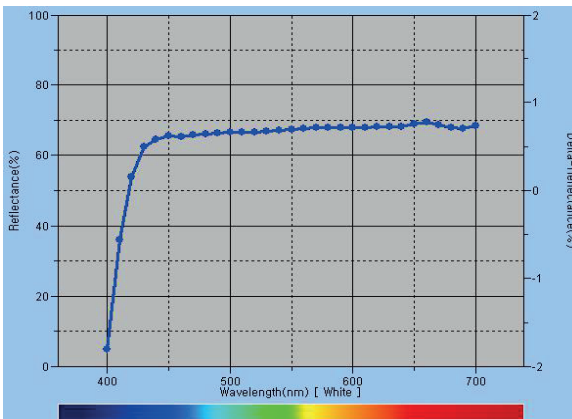

PRIVACY FILTER TECHNOLOGY

2 DIMENSIONS PRIVACY
60° frontal vision angle

PRIVACY LAYER
Superfine shutters film

GENERAL PROPERTY

Property	Test Item	Test Method	Requirement	Result
Appearance	Rainbow / Particle	Human-Eye	No Visible (Coated Surface)	Good
	Transmittance	JIS K 7105	≥ 50%	67.1
Optical Property	Haze Viewing	JIS K 7105	20 ± 10	23.2
	Angle	CNF Method	≤ 30 Deg	29
Physical Property	Pencil	JIS K 5600	≥2H	2H
	Hardness	Cross Hatch	100/100	100
	Adhesiveness	Test		

** The table above shows typical test results and does not guarantee material value. **
Viewing angle is the angle at the half of Peak brightness in dark room.

	Data	Remark	
Color Property	Y	45.86	Transmittance
	x/y	0.314/ 0.332	
	L*	73.45	
	a*/b*	-3.62/1.5	
Blue Cut Performance	@400nm	1.2 %	
	@350nm	4.1 %	
	Avg. Cut Ratio (%)	81.1 %	Avg. BL Cut (@380~@460)