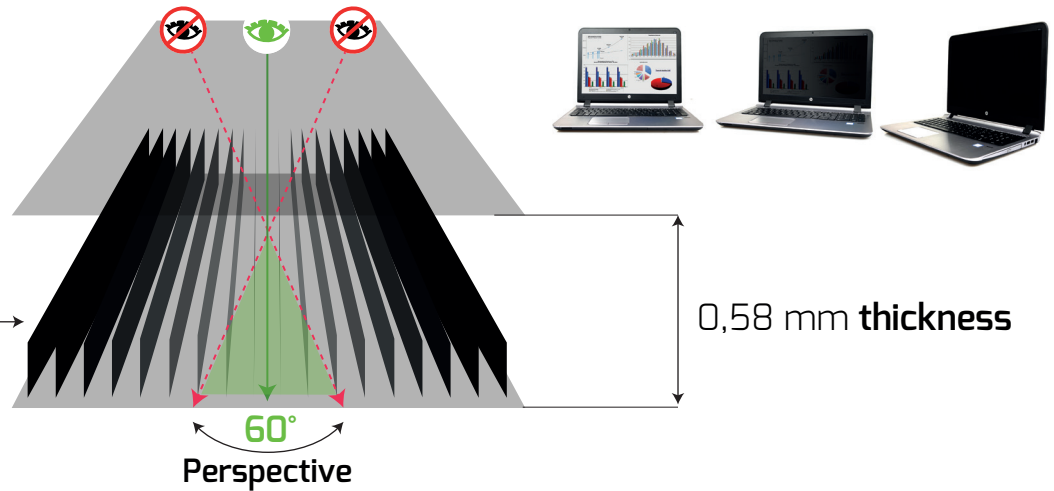

PRODUCT STRUCTURE

Reinforced resistance •	50 µm	PE Protection Film Protection	• Augmente la résistance
Impactproof •	50 µm	Film (PET)	• Anti-chocs
Visibility improved •	127 µm	AG (Anti-Glare) Coating on PET	• Améliore la visibilité
Optical comfort & protection •	10 µm	Blue Light Cut Layer	• Protège et améliore le confort visuel
Vision clarity •	10 µm	Optical PSA	• Réhausse la clarté de la vision
Lateral privacy •	300 µm	Privacy Layer	• Installe la confidentialité latérale
Solidity •	3 µm	Hard Coating Layer	• Amplifie la solidité
Impactproof •	50 µm	Protection Film (PET)	• Anti-chocs

PRIVACY FILTER TECHNOLOGY

2 DIMENSIONS PRIVACY
60° frontal vision angle

PRIVACY LAYER
Superfine shutters film

GENERAL PROPERTY

Property	Test Item	Test Method	Requirement	Result
Appearance	Rainbow / Particle	Human-Eye	No Visible (Coated Surface)	Good
	Transmittance	JIS K 7105	≥ 50%	67.1
Optical Property	Haze Viewing	JIS K 7105	20 ± 10	23.2
	Angle	CNF Method	≤ 30 Deg	29
Physical Property	Pencil	JIS K 5600	≥2H	2H
	Hardness	Cross Hatch	100/100	100
	Adhesiveness	Test		

** The table above shows typical test results and does not guarantee material value. **
Viewing angle is the angle at the half of Peak brightness in dark room.