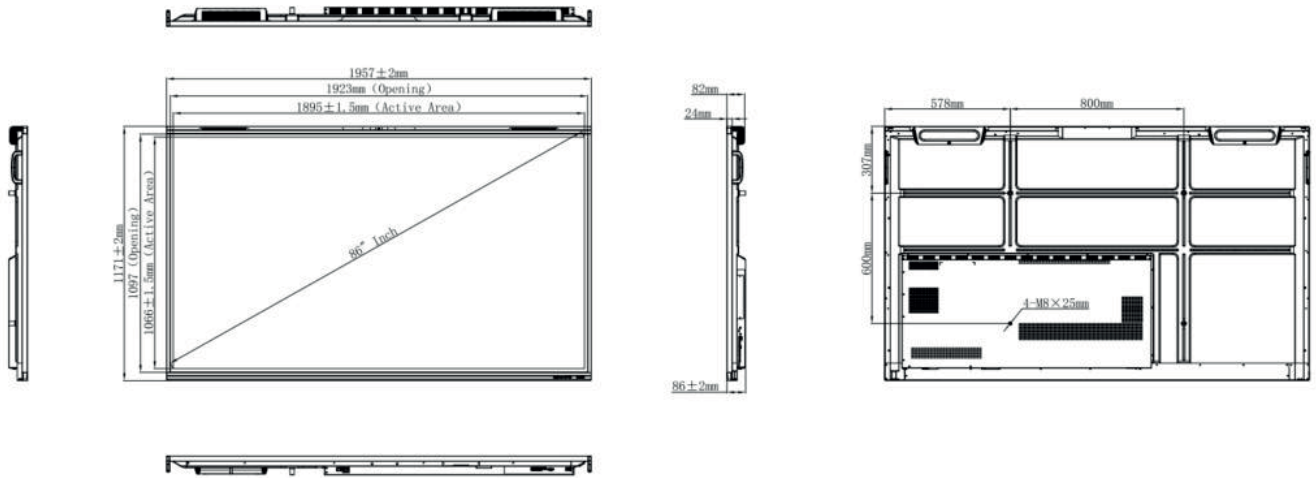

CARACTÉRISTIQUES TECHNIQUES SPEECHITOUCH SUPERGLASS™ 3

ST-65-UHD-AND-HP3
ST-75-UHD-AND-HP3
ST-86-UHD-AND-HP3
ST-92-UHD-AND-HP3
ST-105-UHD-AND-HP3

86" : ST-86-UHD-AND-HP3